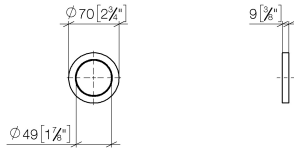

12 720 660

- rosette Ø 70 mm

Can only be combined with exposed trim parts 36 002 970-FF / 36 110 970-FF / 36 111 970-FF / 36 112 970-FF / 36 050 970-FF.

Fits: IMO, LULU, MADISON, MEM, TARA, CL.1, LISSÉ, VAIA, META, CYO

12 720 660

mm [inches]

12 720 660

Parts for other finishes can be found here: Brushed  
Platinum

### Spare parts list

No.	Item Number	Name	Quantity used	Delivery time
1	09 30 11 291 90	disc	1	2
2	09 14 10 046 90	seal	1	2