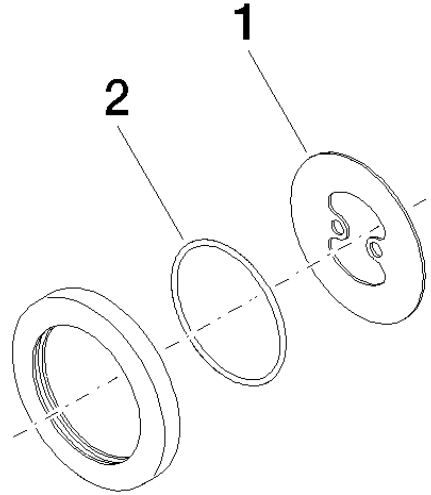

12 720 660

- rosette Ø 70 mm

Can only be combined with exposed trim parts 36 002 970-FF / 36 110 970-FF / 36 111 970-FF / 36 112 970-FF / 36 050 970-FF.

Fits: IMO, LULU, MADISON, MEM, TARA, CL.1, LISSÉ, VAIA, META, CYO

	Chrome	12 720 660-00
	Brushed Platinum	12 720 660-06
	Platinum	12 720 660-08
	Dark Chrome	12 720 660-19
	Light Gold	12 720 660-26
	Brushed Light Gold	12 720 660-27
	Brushed Durabronze (23kt Gold)	12 720 660-28
	Matte Black	12 720 660-33
	Brushed Bronze	12 720 660-42
	Brushed Champagne (22kt Gold)	12 720 660-46
	Champagne (22kt Gold)	12 720 660-47
	Brushed Chrome	12 720 660-93
	Brushed Dark Platinum	12 720 660-99

12 720 660

mm [inches]

12 720 660

Parts for other finishes can be found here: Brushed  
Platinum

### Spare parts list

No.	Item Number	Name	Quantity used	Delivery time
1	09 30 11 291 90	disc	1	2
2	09 14 10 046 90	seal	1	2